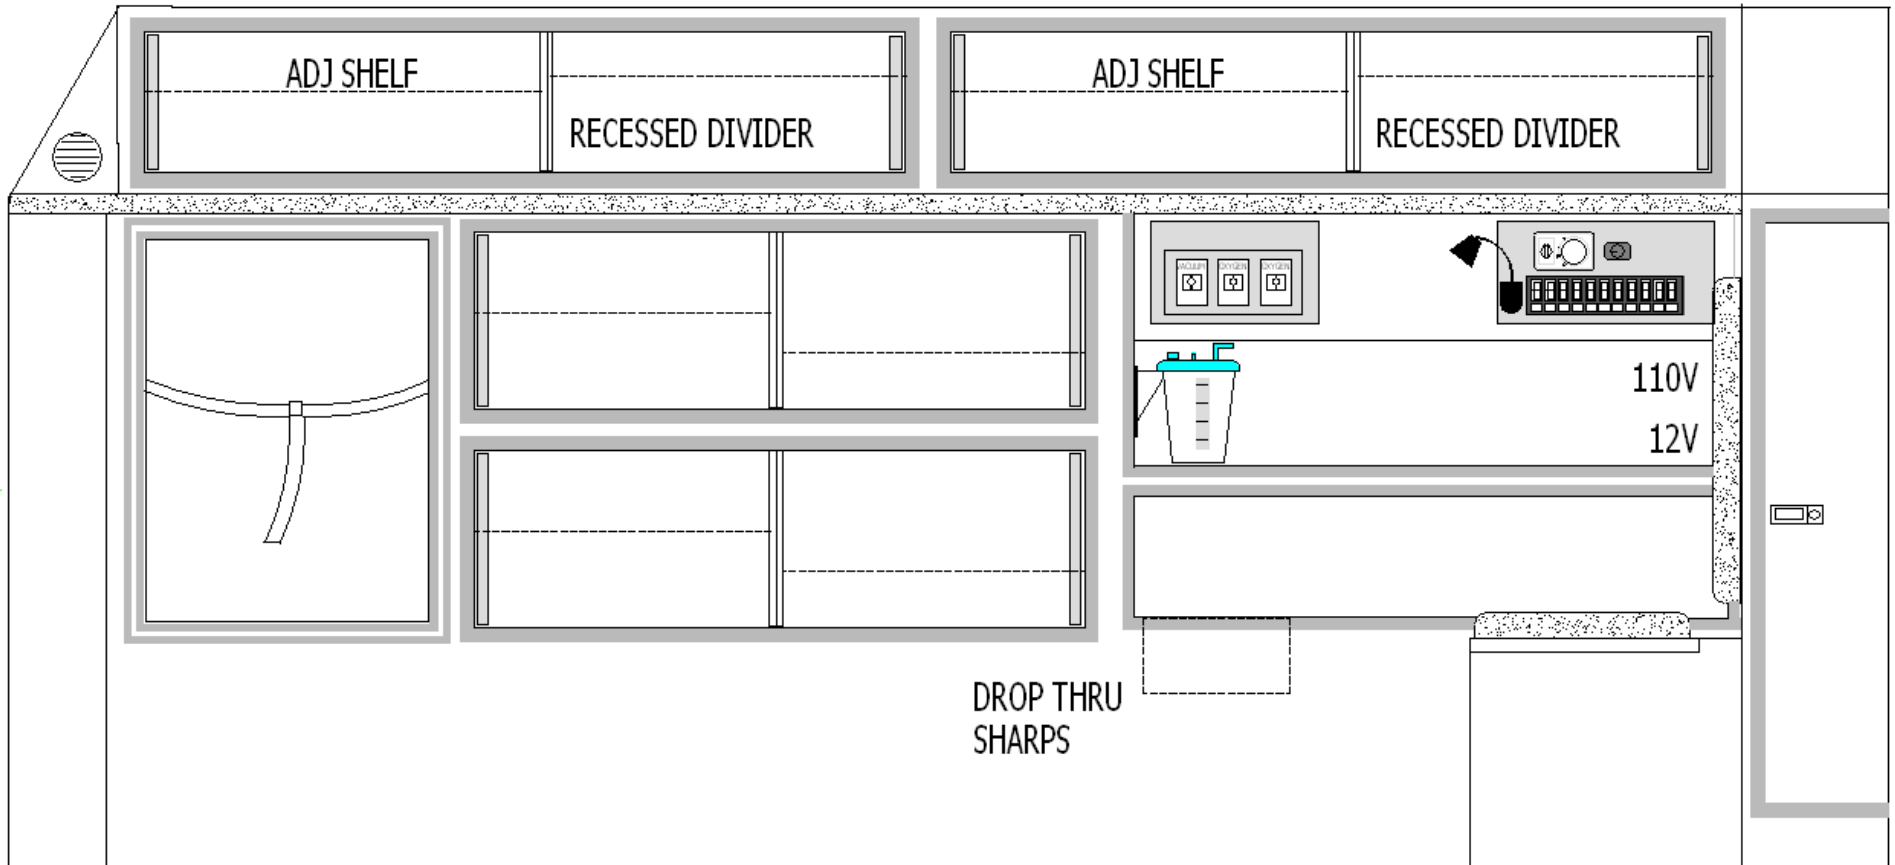

CURBSIDE EXTERIOR

2009

TAYLOR MADE AMBULANCE

FORD TYPE II

66" HEADROOM

FRONT EXTERIOR

2009

TAYLOR MADE AMBULANCE

FORD TYPE II

66" HEADROOM

REAR EXTERIOR

2009

TAYLOR MADE AMBULANCE
FORD TYPE II
66" HEADROOM
LEFT WALL
2009

MEASUREMENTS ARE APPROXIMATE

TAYLOR MADE AMBULANCE

FORD TYPE II

66" HEADROOM

FRONT WALL

2009

TAYLOR MADE AMBULANCE
 FORD TYPE II
 66" HEADROOM
 LEFT WALL
 2009

MEASUREMENTS ARE APPROXIMATE

<p>TAYLOR MADE AMBULANCE</p> <p>FORD TYPE II</p> <p>66" HEADROOM</p> <p>FRONT WALL</p> <p>2009</p>