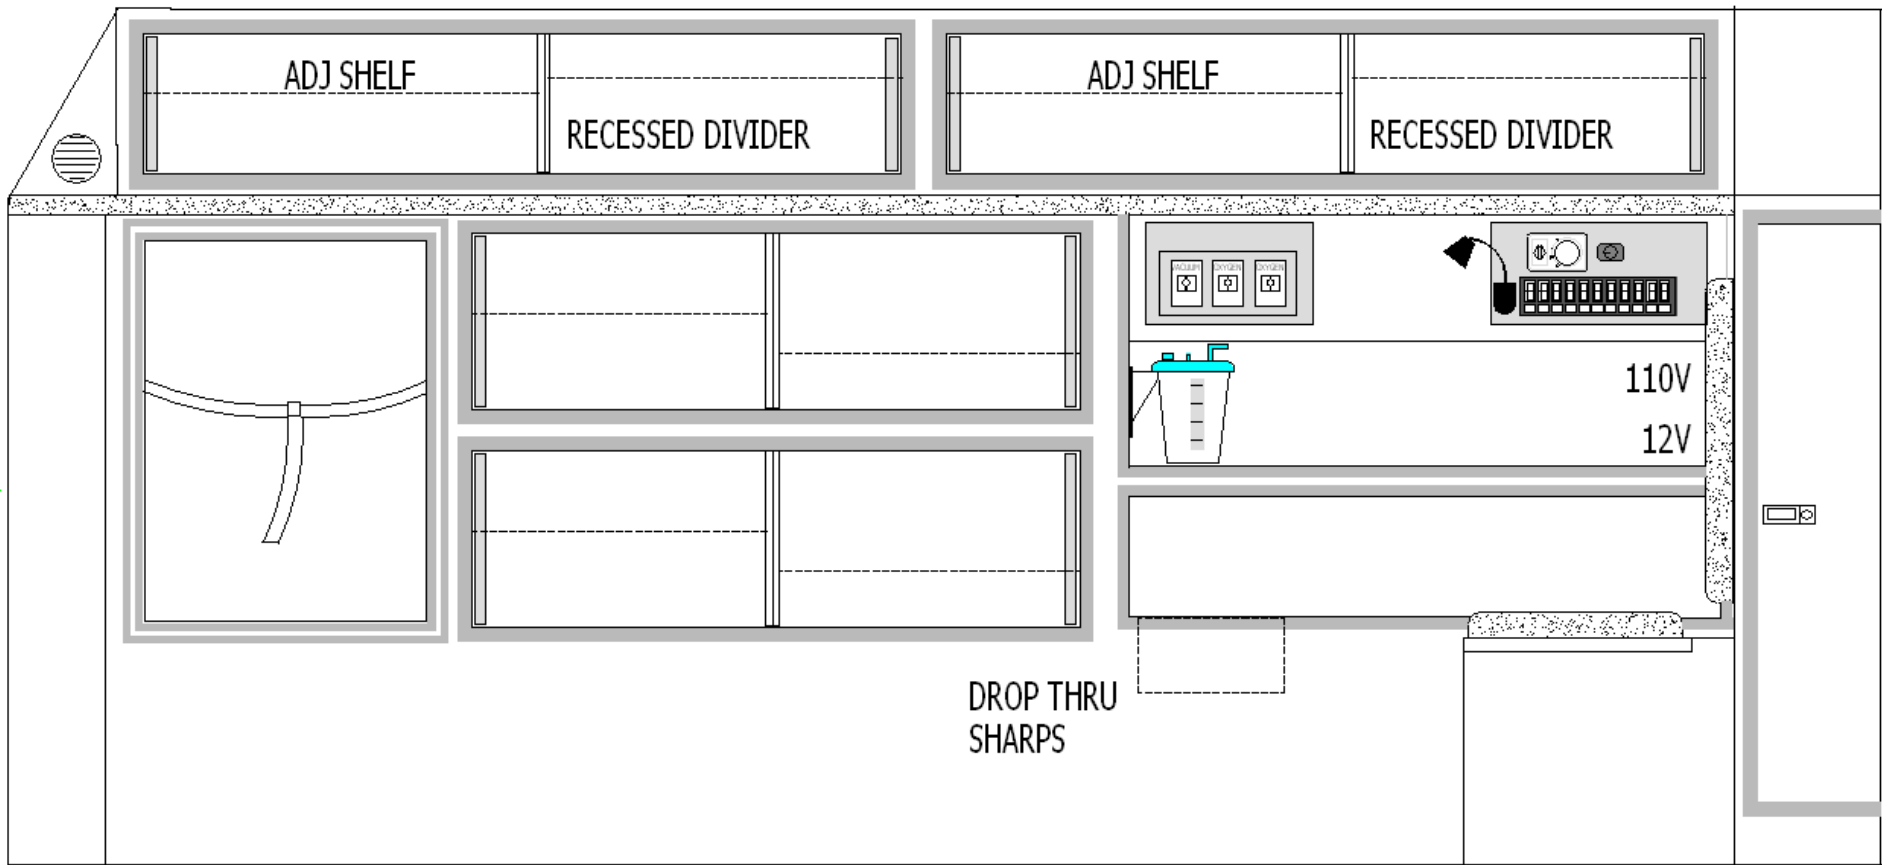

FORD TYPE II

66" HEADROOM

REAR EXTERIOR

2009

TAYLOR MADE AMBULANCE
FORD TYPE II
66" HEADROOM
LEFT WALL
2009

MEASUREMENTS ARE APPROXIMATE

TAYLOR MADE AMBULANCE

FORD TYPE II

66" HEADROOM

FRONT WALL

2009

TAYLOR MADE AMBULANCE
 FORD TYPE II
 66" HEADROOM
 LEFT WALL
 2009

MEASUREMENTS ARE APPROXIMATE

<p>TAYLOR MADE AMBULANCE</p> <p>FORD TYPE II</p> <p>66" HEADROOM</p> <p>FRONT WALL</p> <p>2009</p>