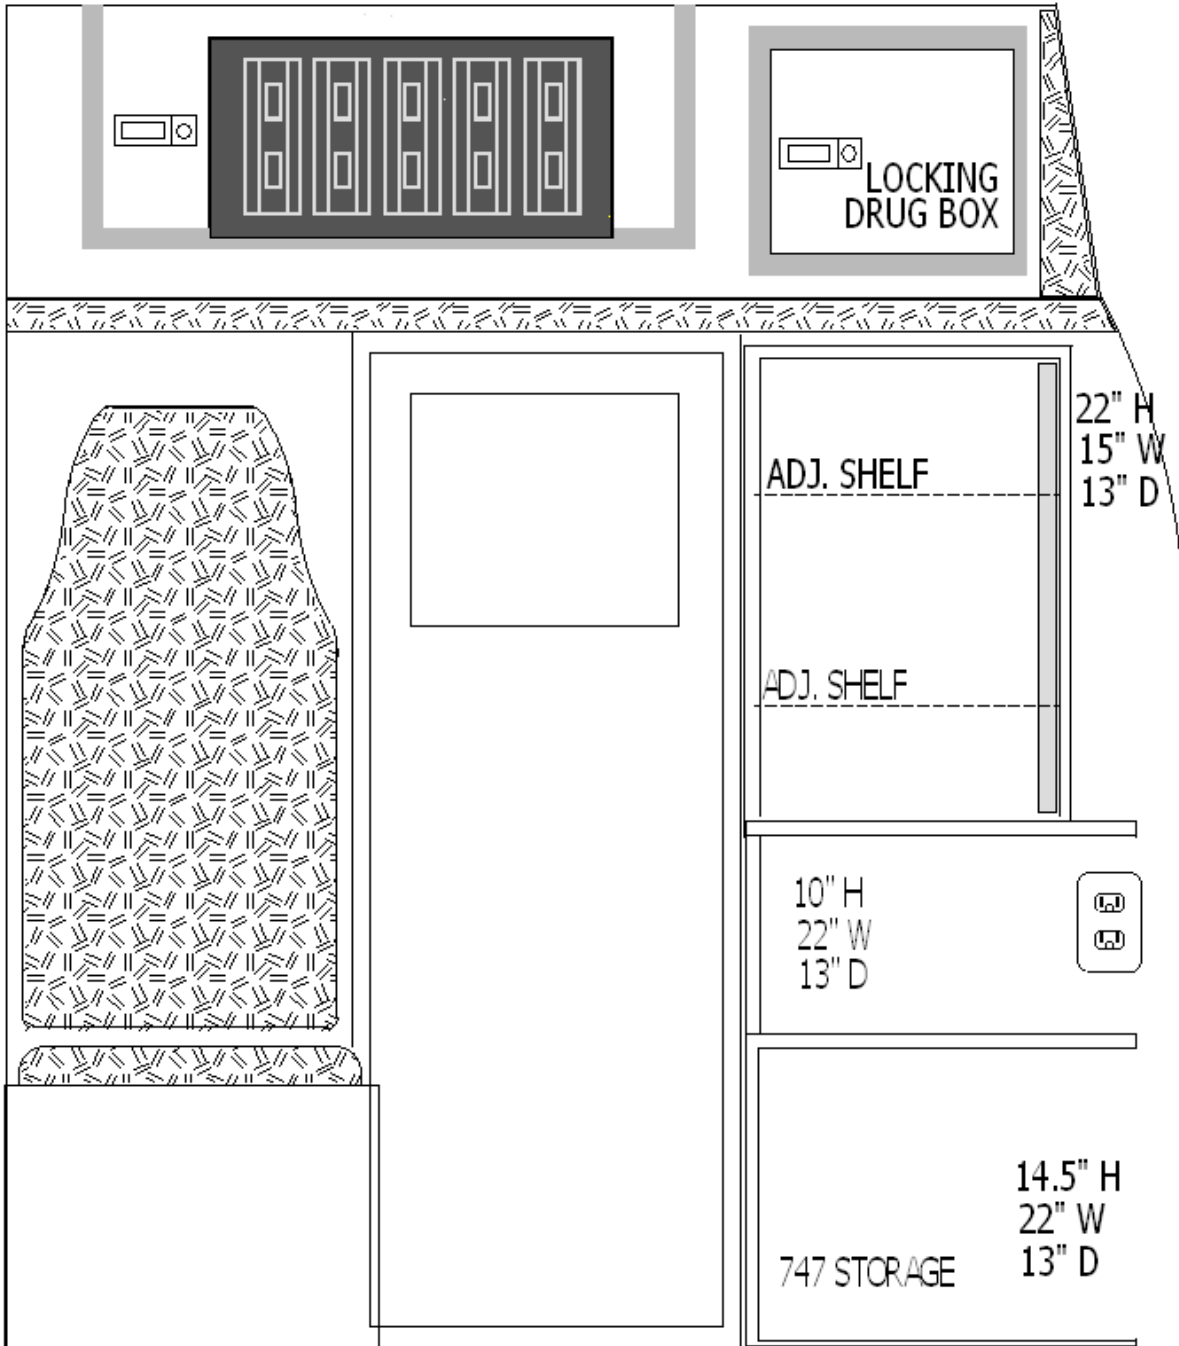

TAYLOR MADE AMBULANCE

FORD TYPE II

66" HEADROOM

STREETSIDE EXTERIOR

2009

TAYLOR MADE AMBULANCE

FORD TYPE II

66" HEADROOM

FORD TYPE II

66" HEADROOM

REAR EXTERIOR

2009

TAYLOR MADE AMBULANCE
FORD TYPE II
66" HEADROOM
LEFT WALL
2009

MEASUREMENTS ARE APPROXIMATE

TAYLOR MADE AMBULANCE

FORD TYPE II

66" HEADROOM

FRONT WALL

2009

TAYLOR MADE AMBULANCE
 FORD TYPE II
 66" HEADROOM
 LEFT WALL
 2009

MEASUREMENTS ARE APPROXIMATE

<p>TAYLOR MADE AMBULANCE</p> <p>FORD TYPE II</p> <p>66" HEADROOM</p> <p>FRONT WALL</p> <p>2009</p>