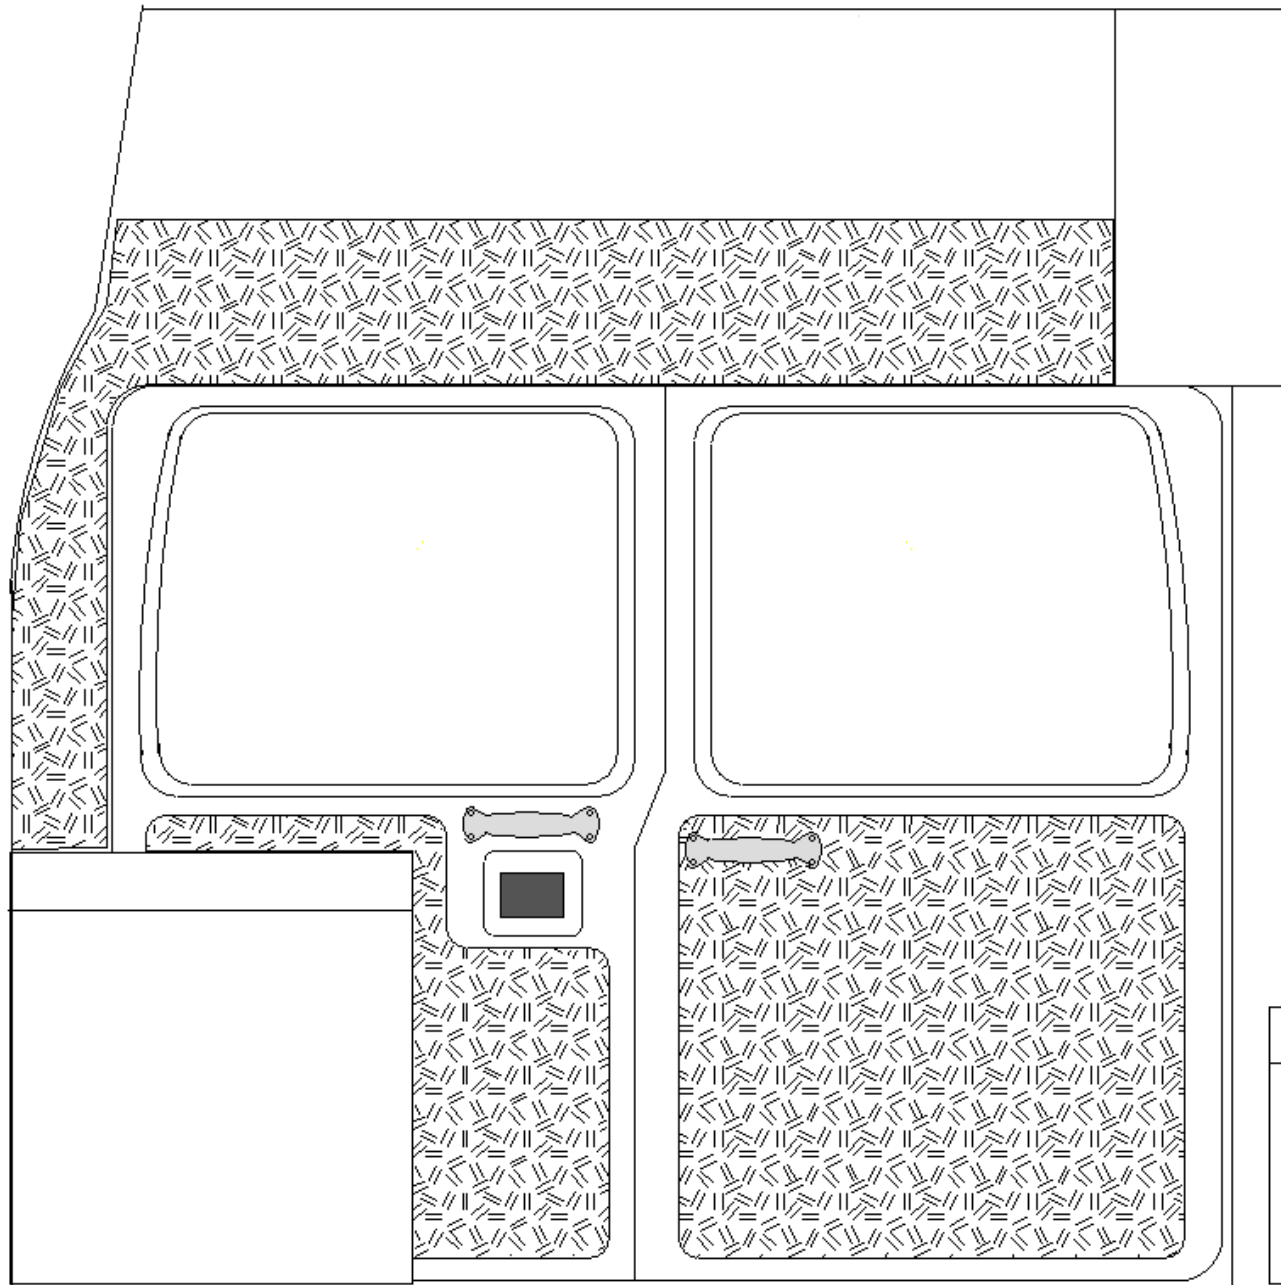

TAYLOR MADE AMBULANCE

FORD TYPE II

66" HEADROOM

STREETSIDE EXTERIOR

2009

TAYLOR MADE AMBULANCE

FORD TYPE II

66" HEADROOM

FORD TYPE II

66" HEADROOM

REAR EXTERIOR

2009

TAYLOR MADE AMBULANCE
FORD TYPE II
66" HEADROOM
LEFT WALL
2009

MEASUREMENTS ARE APPROXIMATE

TAYLOR MADE AMBULANCE

FORD TYPE II

66" HEADROOM

FRONT WALL

2009

TAYLOR MADE AMBULANCE
 FORD TYPE II
 66" HEADROOM
 LEFT WALL
 2009

MEASUREMENTS ARE APPROXIMATE

<p>TAYLOR MADE AMBULANCE</p> <p>FORD TYPE II</p> <p>66" HEADROOM</p> <p>FRONT WALL</p> <p>2009</p>

TAYLOR MADE AMBULANCE
 FORD TYPE II
 66" HEADROOM
 RIGHT WALL
 2009

TAYLOR MADE AMBULANCE

FORD TYPE II

66" HEADROOM

REAR WALL

2009

REAR OF TRUCK

TAYLOR MADE AMBULANCE
FORD TYPE II
66" HEADROOM
CEILING
2009