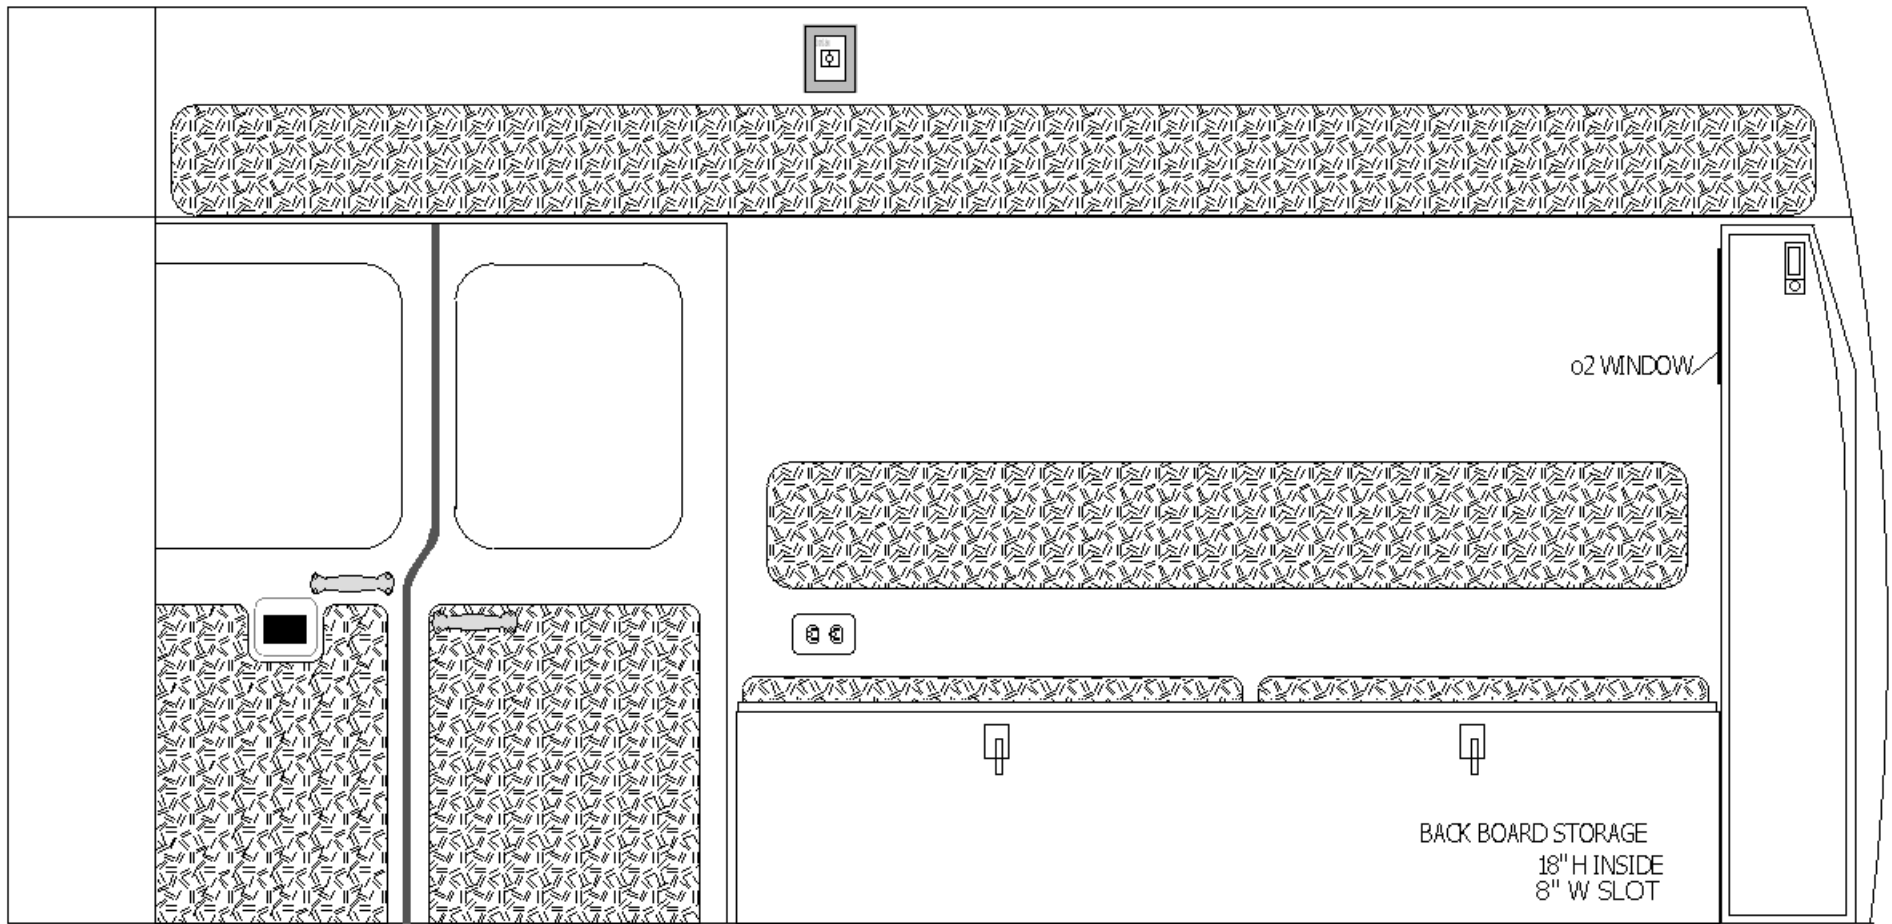

66" HEADROOM

FRONT WALL

2009

TAYLOR MADE AMBULANCE
 FORD TYPE II
 66" HEADROOM
 LEFT WALL
 2009

MEASUREMENTS ARE APPROXIMATE

<p>TAYLOR MADE AMBULANCE</p> <p>FORD TYPE II</p> <p>66" HEADROOM</p> <p>FRONT WALL</p> <p>2009</p>