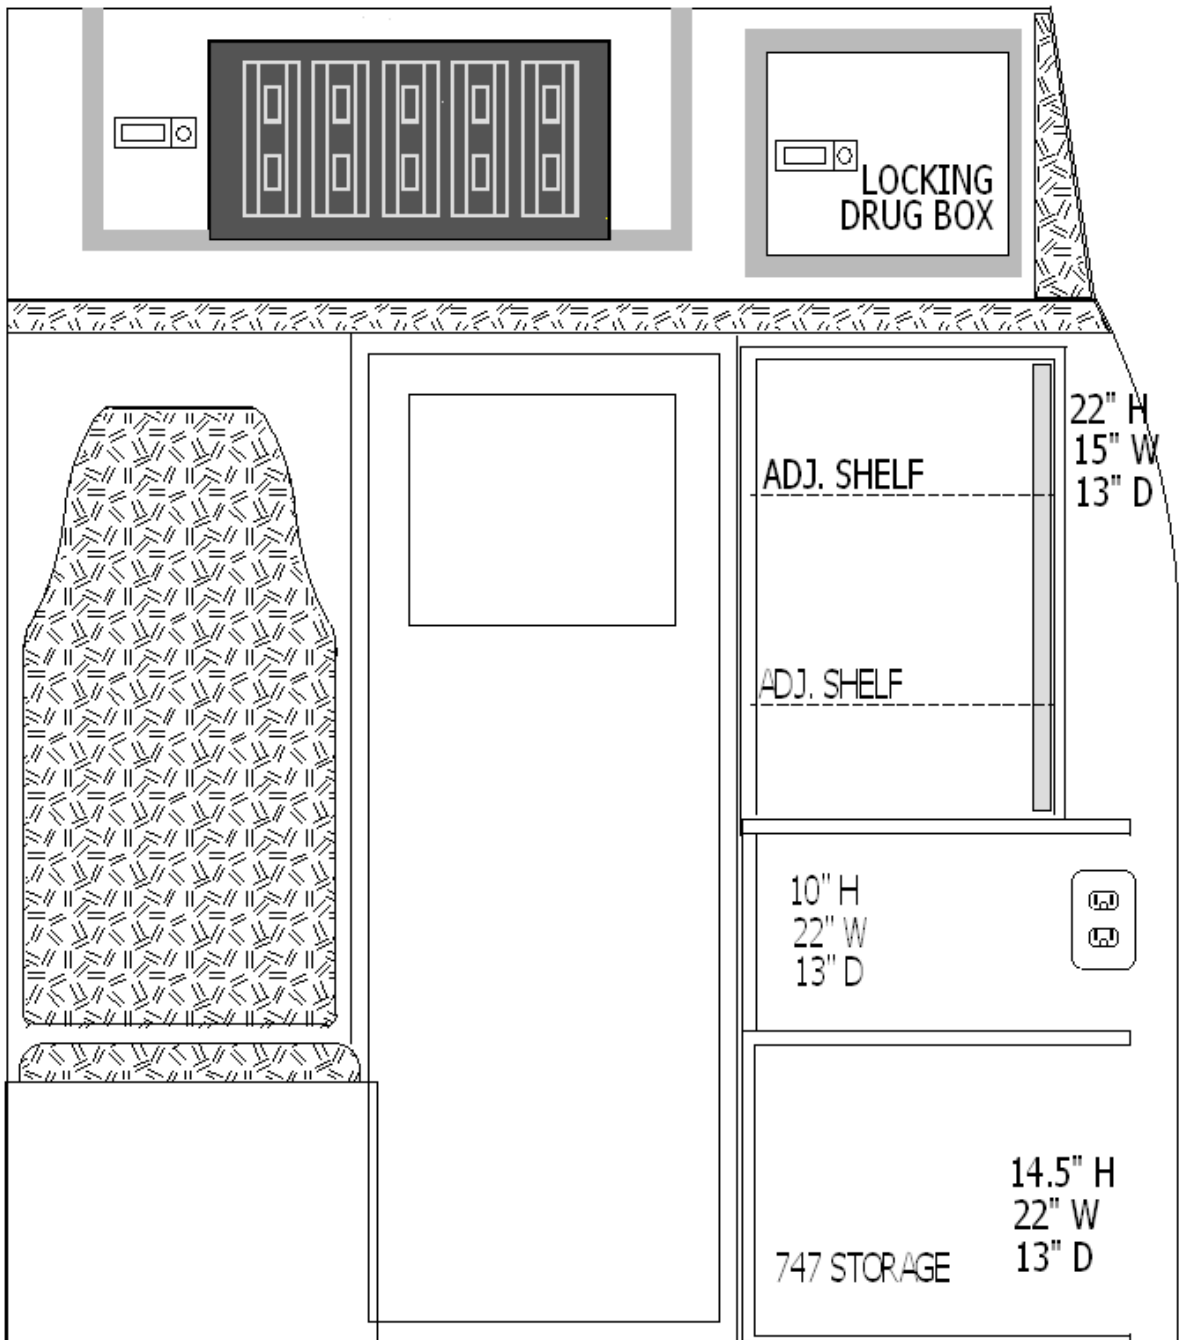

TAYLOR MADE AMBULANCE

FORD TYPE II

66" HEADROOM

STREETSIDE EXTERIOR

2009

TAYLOR MADE AMBULANCE

FORD TYPE II

66" HEADROOM

FORD TYPE II

66" HEADROOM

REAR EXTERIOR

2009

TAYLOR MADE AMBULANCE
FORD TYPE II
66" HEADROOM
LEFT WALL
2009

MEASUREMENTS ARE APPROXIMATE

TAYLOR MADE AMBULANCE

FORD TYPE II

66" HEADROOM

FRONT WALL

2009

TAYLOR MADE AMBULANCE
 FORD TYPE II
 66" HEADROOM
 LEFT WALL
 2009

MEASUREMENTS ARE APPROXIMATE

<p>TAYLOR MADE AMBULANCE</p> <p>FORD TYPE II</p> <p>66" HEADROOM</p> <p>FRONT WALL</p> <p>2009</p>