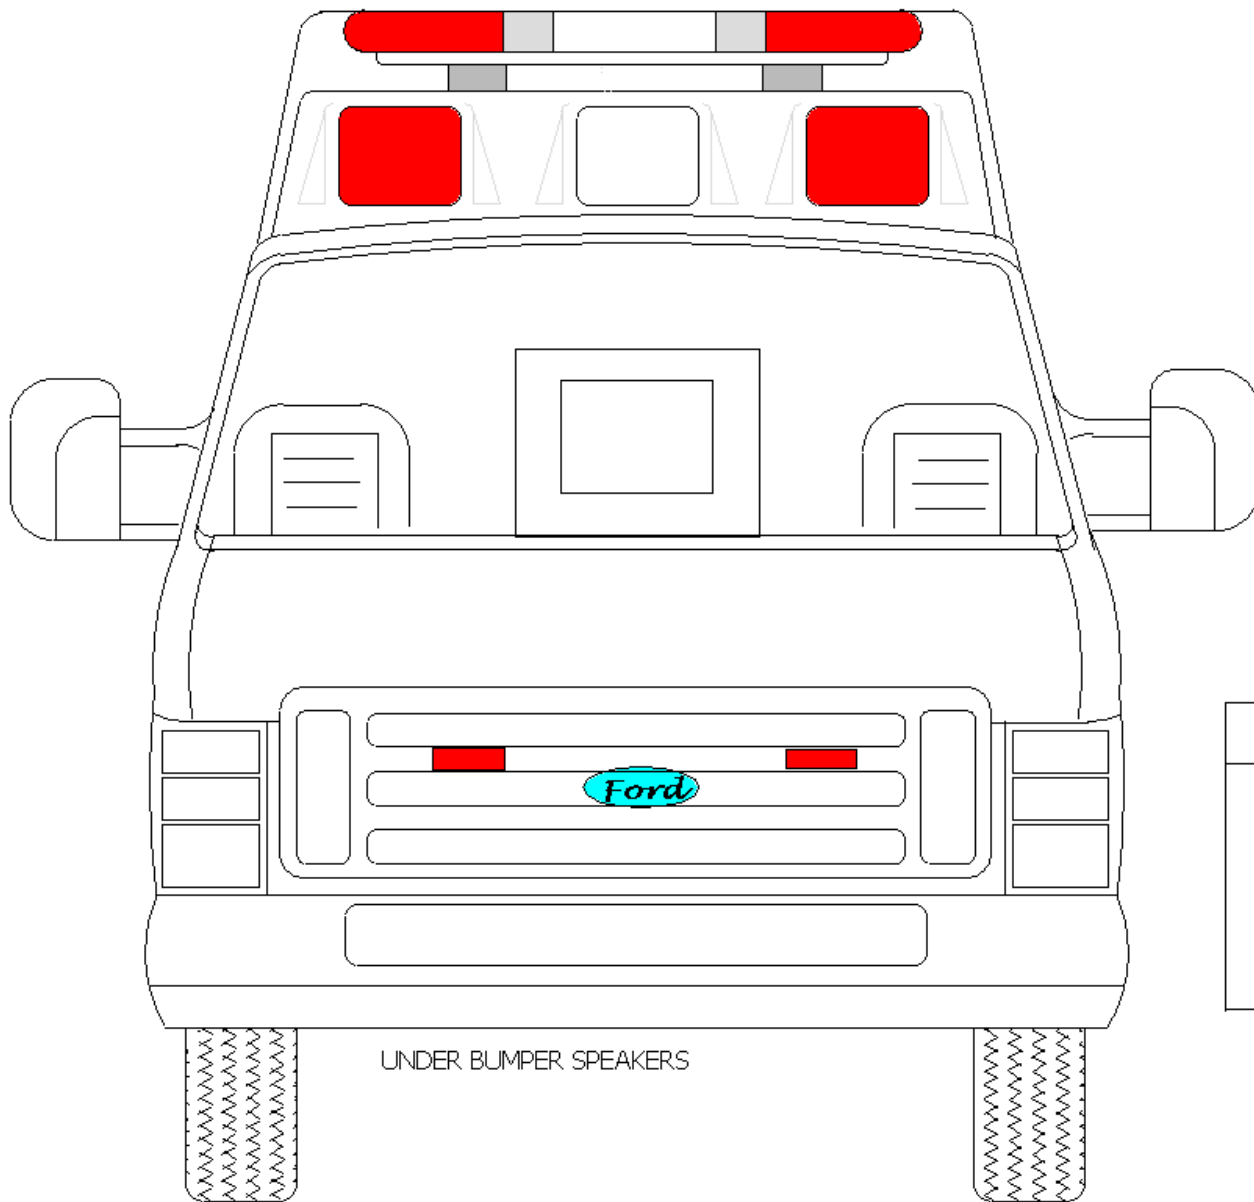

TAYLOR MADE AMBULANCE

FORD TYPE II

66" HEADROOM

STREETSIDE EXTERIOR

2009

TAYLOR MADE AMBULANCE

FORD TYPE II

66" HEADROOM

CURBSIDE EXTERIOR

2009

TAYLOR MADE AMBULANCE

FORD TYPE II

66" HEADROOM

FRONT EXTERIOR

2009

TAYLOR MADE AMBULANCE

FORD TYPE II

66" HEADROOM

REAR EXTERIOR

2009

TAYLOR MADE AMBULANCE
FORD TYPE II
66" HEADROOM
LEFT WALL
2009

MEASUREMENTS ARE APPROXIMATE

TAYLOR MADE AMBULANCE

FORD TYPE II

66" HEADROOM

FRONT WALL

2009

TAYLOR MADE AMBULANCE
 FORD TYPE II
 66" HEADROOM
 LEFT WALL
 2009

MEASUREMENTS ARE APPROXIMATE

<p>TAYLOR MADE AMBULANCE</p> <p>FORD TYPE II</p> <p>66" HEADROOM</p> <p>FRONT WALL</p> <p>2009</p>