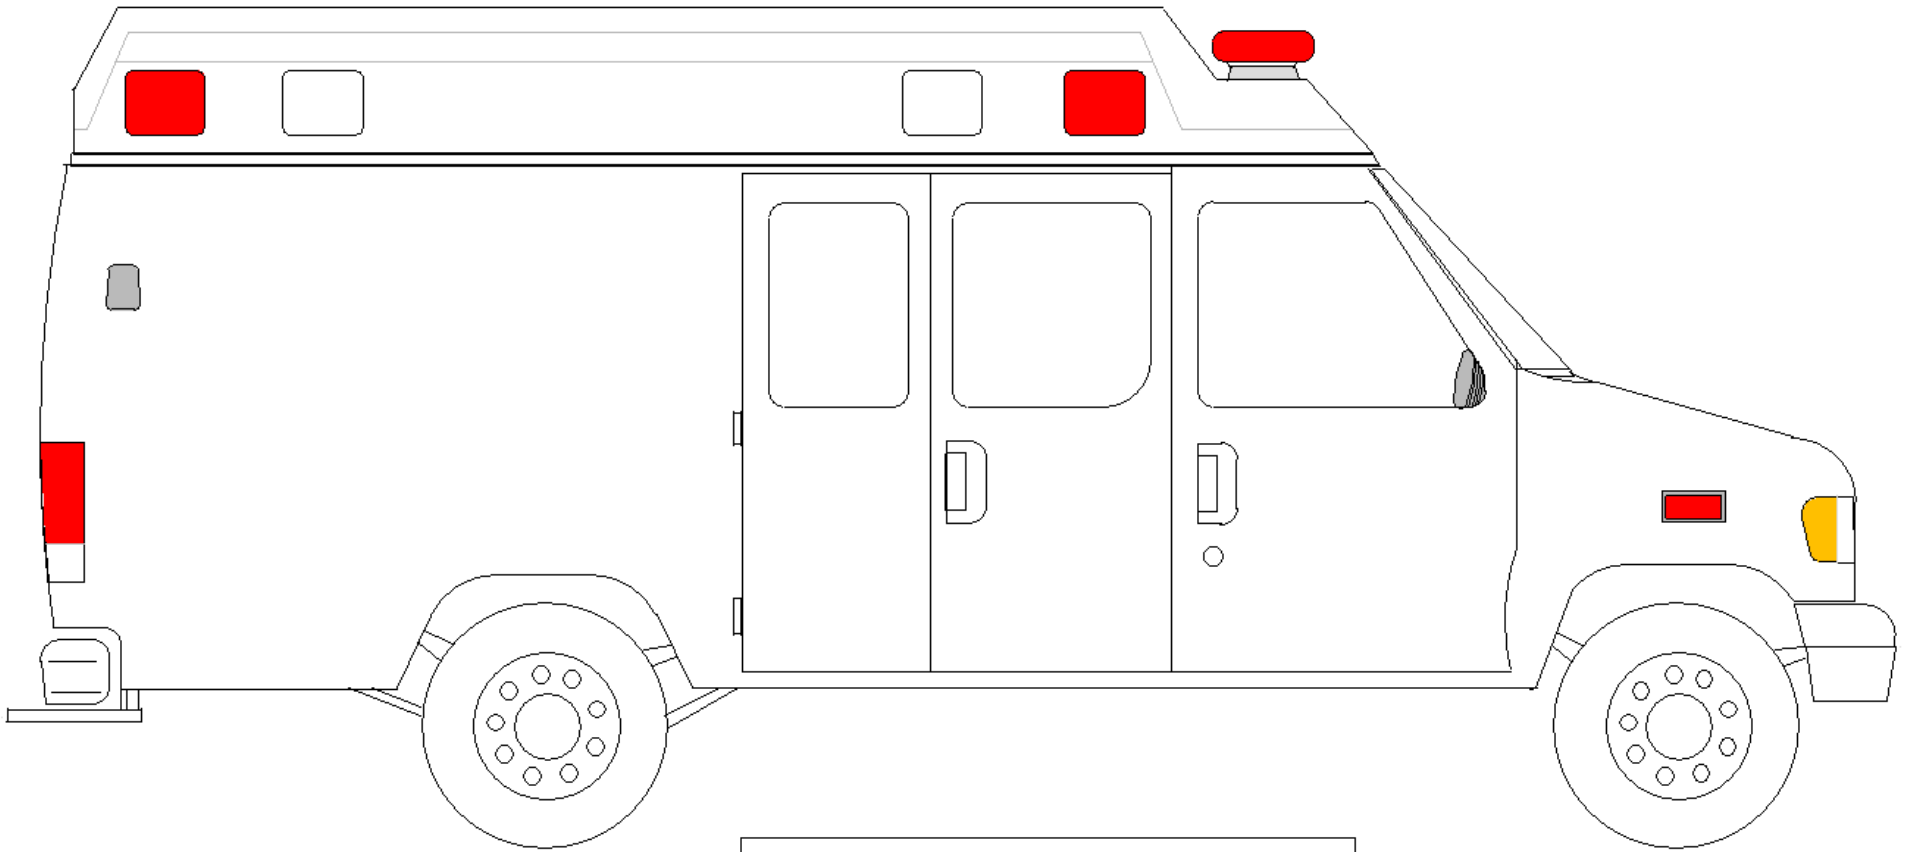

TAYLOR MADE AMBULANCE

FORD TYPE II

66" HEADROOM

STREETSIDE EXTERIOR

2009

TAYLOR MADE AMBULANCE

FORD TYPE II

66" HEADROOM

CURBSIDE EXTERIOR

2009

TAYLOR MADE AMBULANCE

FORD TYPE II

66" HEADROOM

FRONT EXTERIOR

2009

TAYLOR MADE AMBULANCE

FORD TYPE II

66" HEADROOM

REAR EXTERIOR

2009

TAYLOR MADE AMBULANCE
FORD TYPE II
66" HEADROOM
LEFT WALL
2009

MEASUREMENTS ARE APPROXIMATE

TAYLOR MADE AMBULANCE

FORD TYPE II

66" HEADROOM

FRONT WALL

2009

TAYLOR MADE AMBULANCE
 FORD TYPE II
 66" HEADROOM
 LEFT WALL
 2009

MEASUREMENTS ARE APPROXIMATE

<p>TAYLOR MADE AMBULANCE</p> <p>FORD TYPE II</p> <p>66" HEADROOM</p> <p>FRONT WALL</p> <p>2009</p>